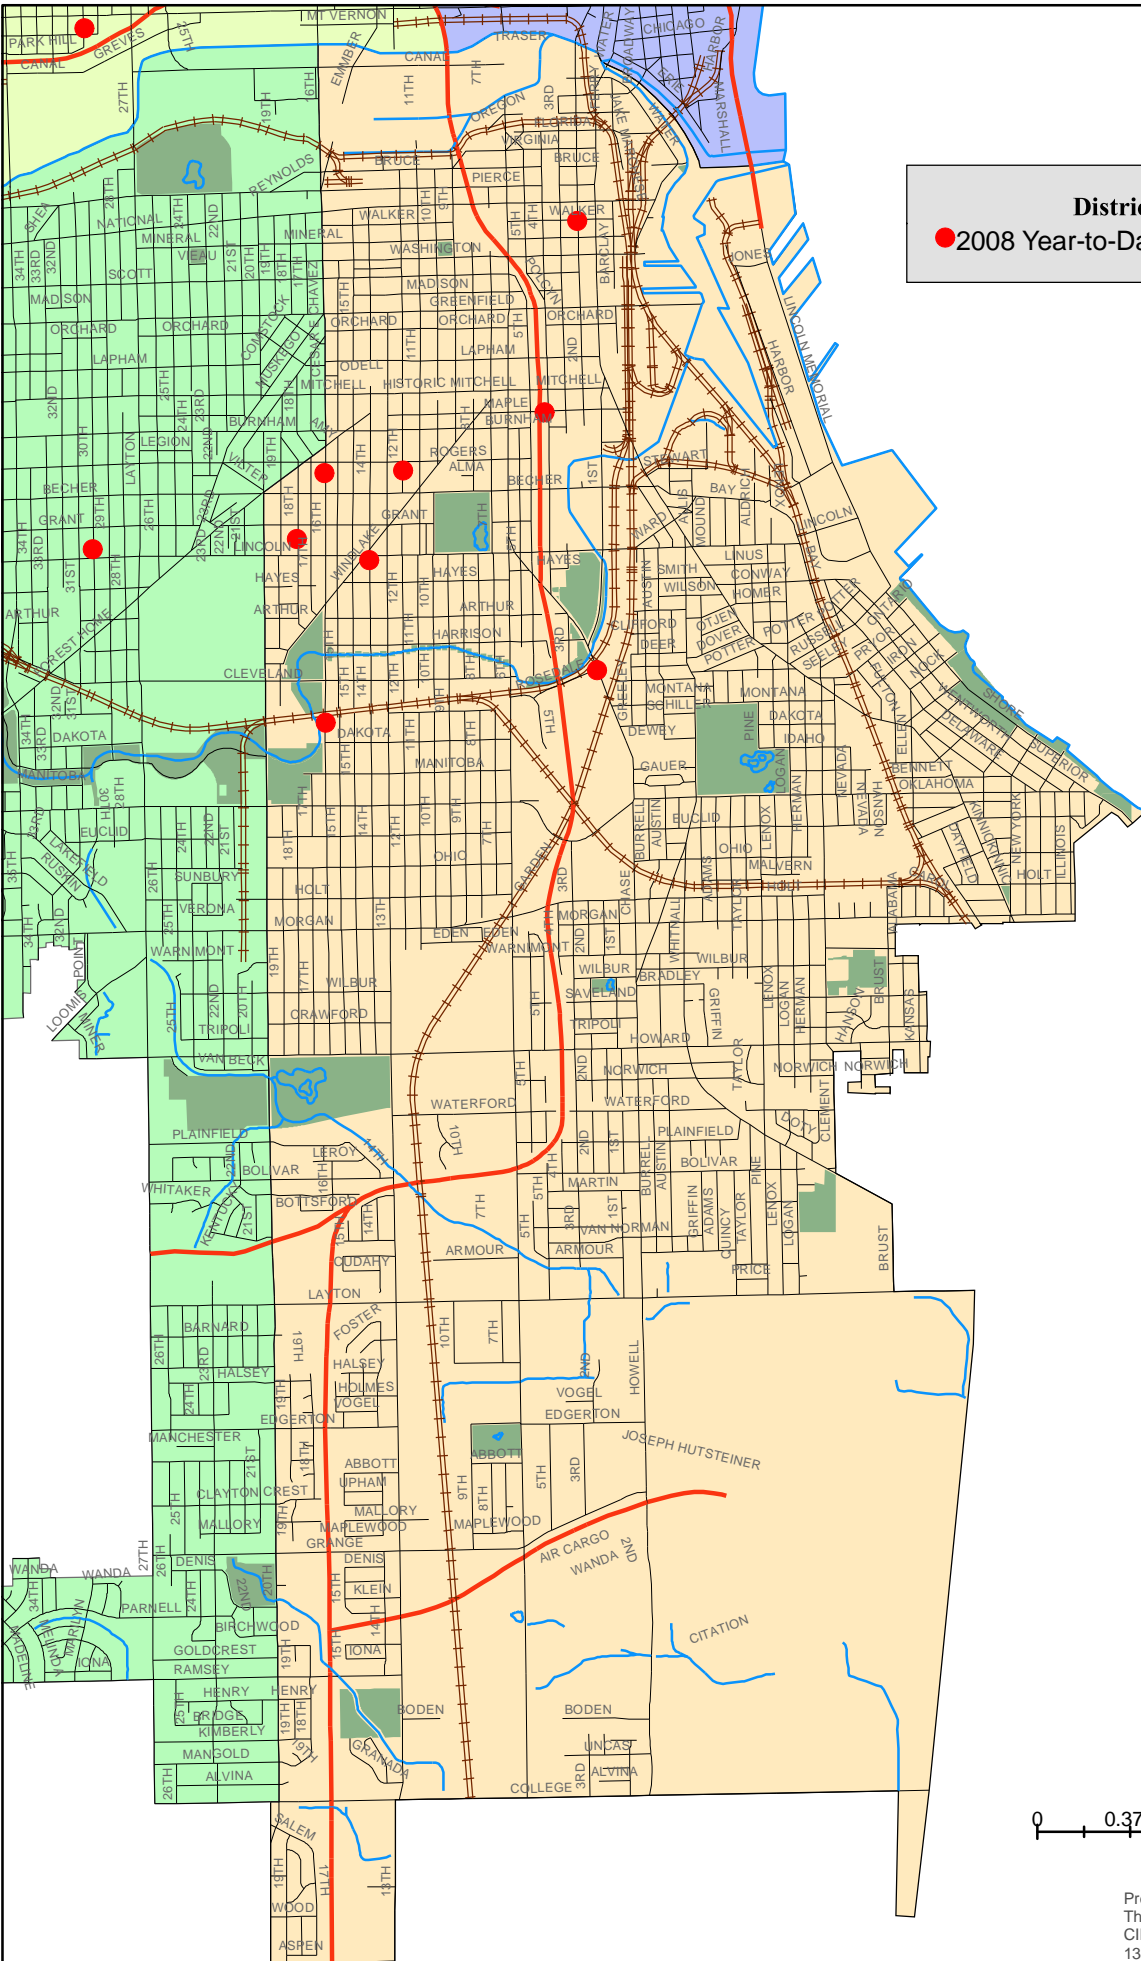

District Two
 ● 2008 Year-to-Date Homicide (8)

0 0.375 0.75 1.5 Miles

Prepared by:
 The Milwaukee Police Department
 CIB-Intelligence Division
 13 August 2008