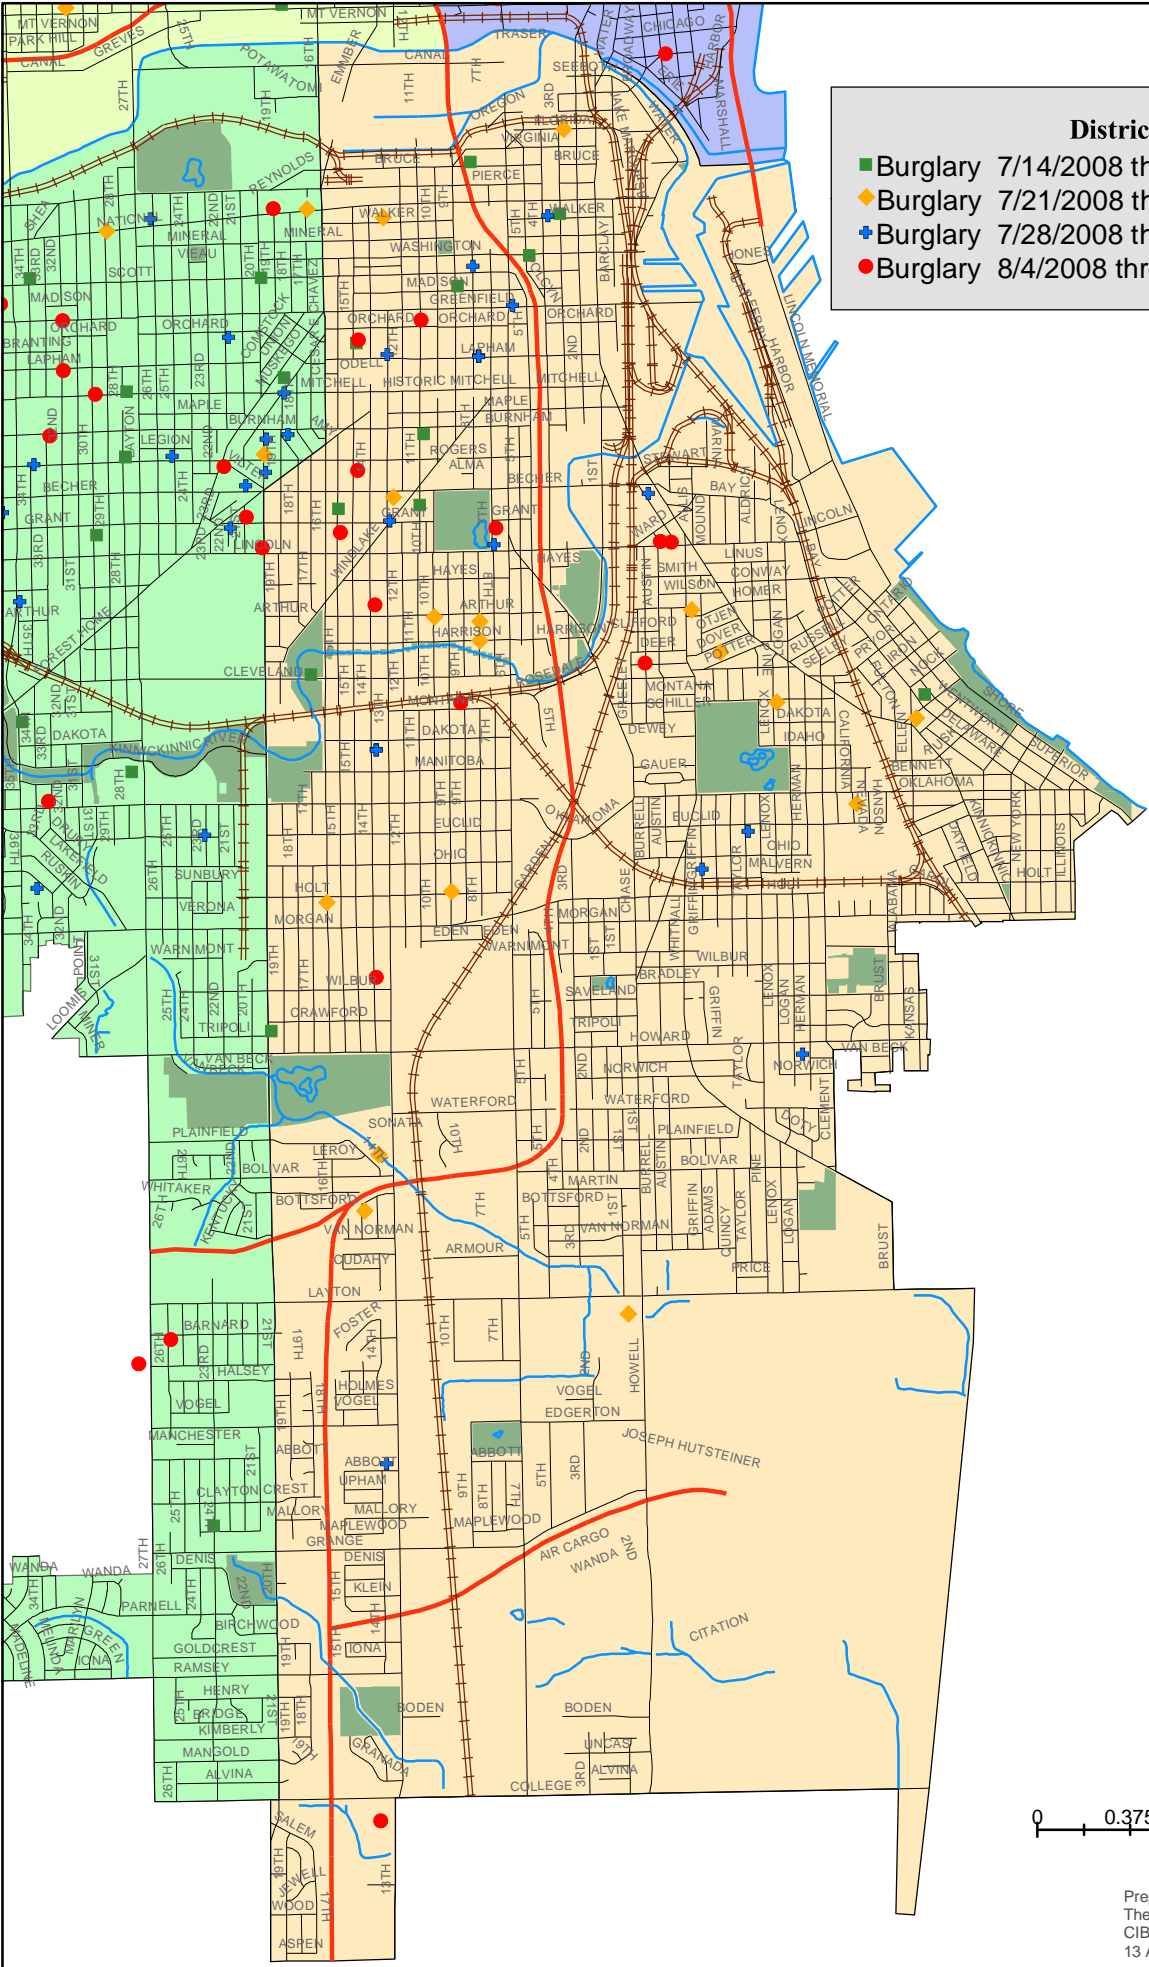

**District Two**

- Burglary 7/14/2008 through 7/20/2008 (11)
- ◆ Burglary 7/21/2008 through 7/27/2008 (16)
- ◆ Burglary 7/28/2008 through 8/3/2008 (15)
- Burglary 8/4/2008 through 8/10/2008 (15)

0 0.375 0.75 1.5 Miles