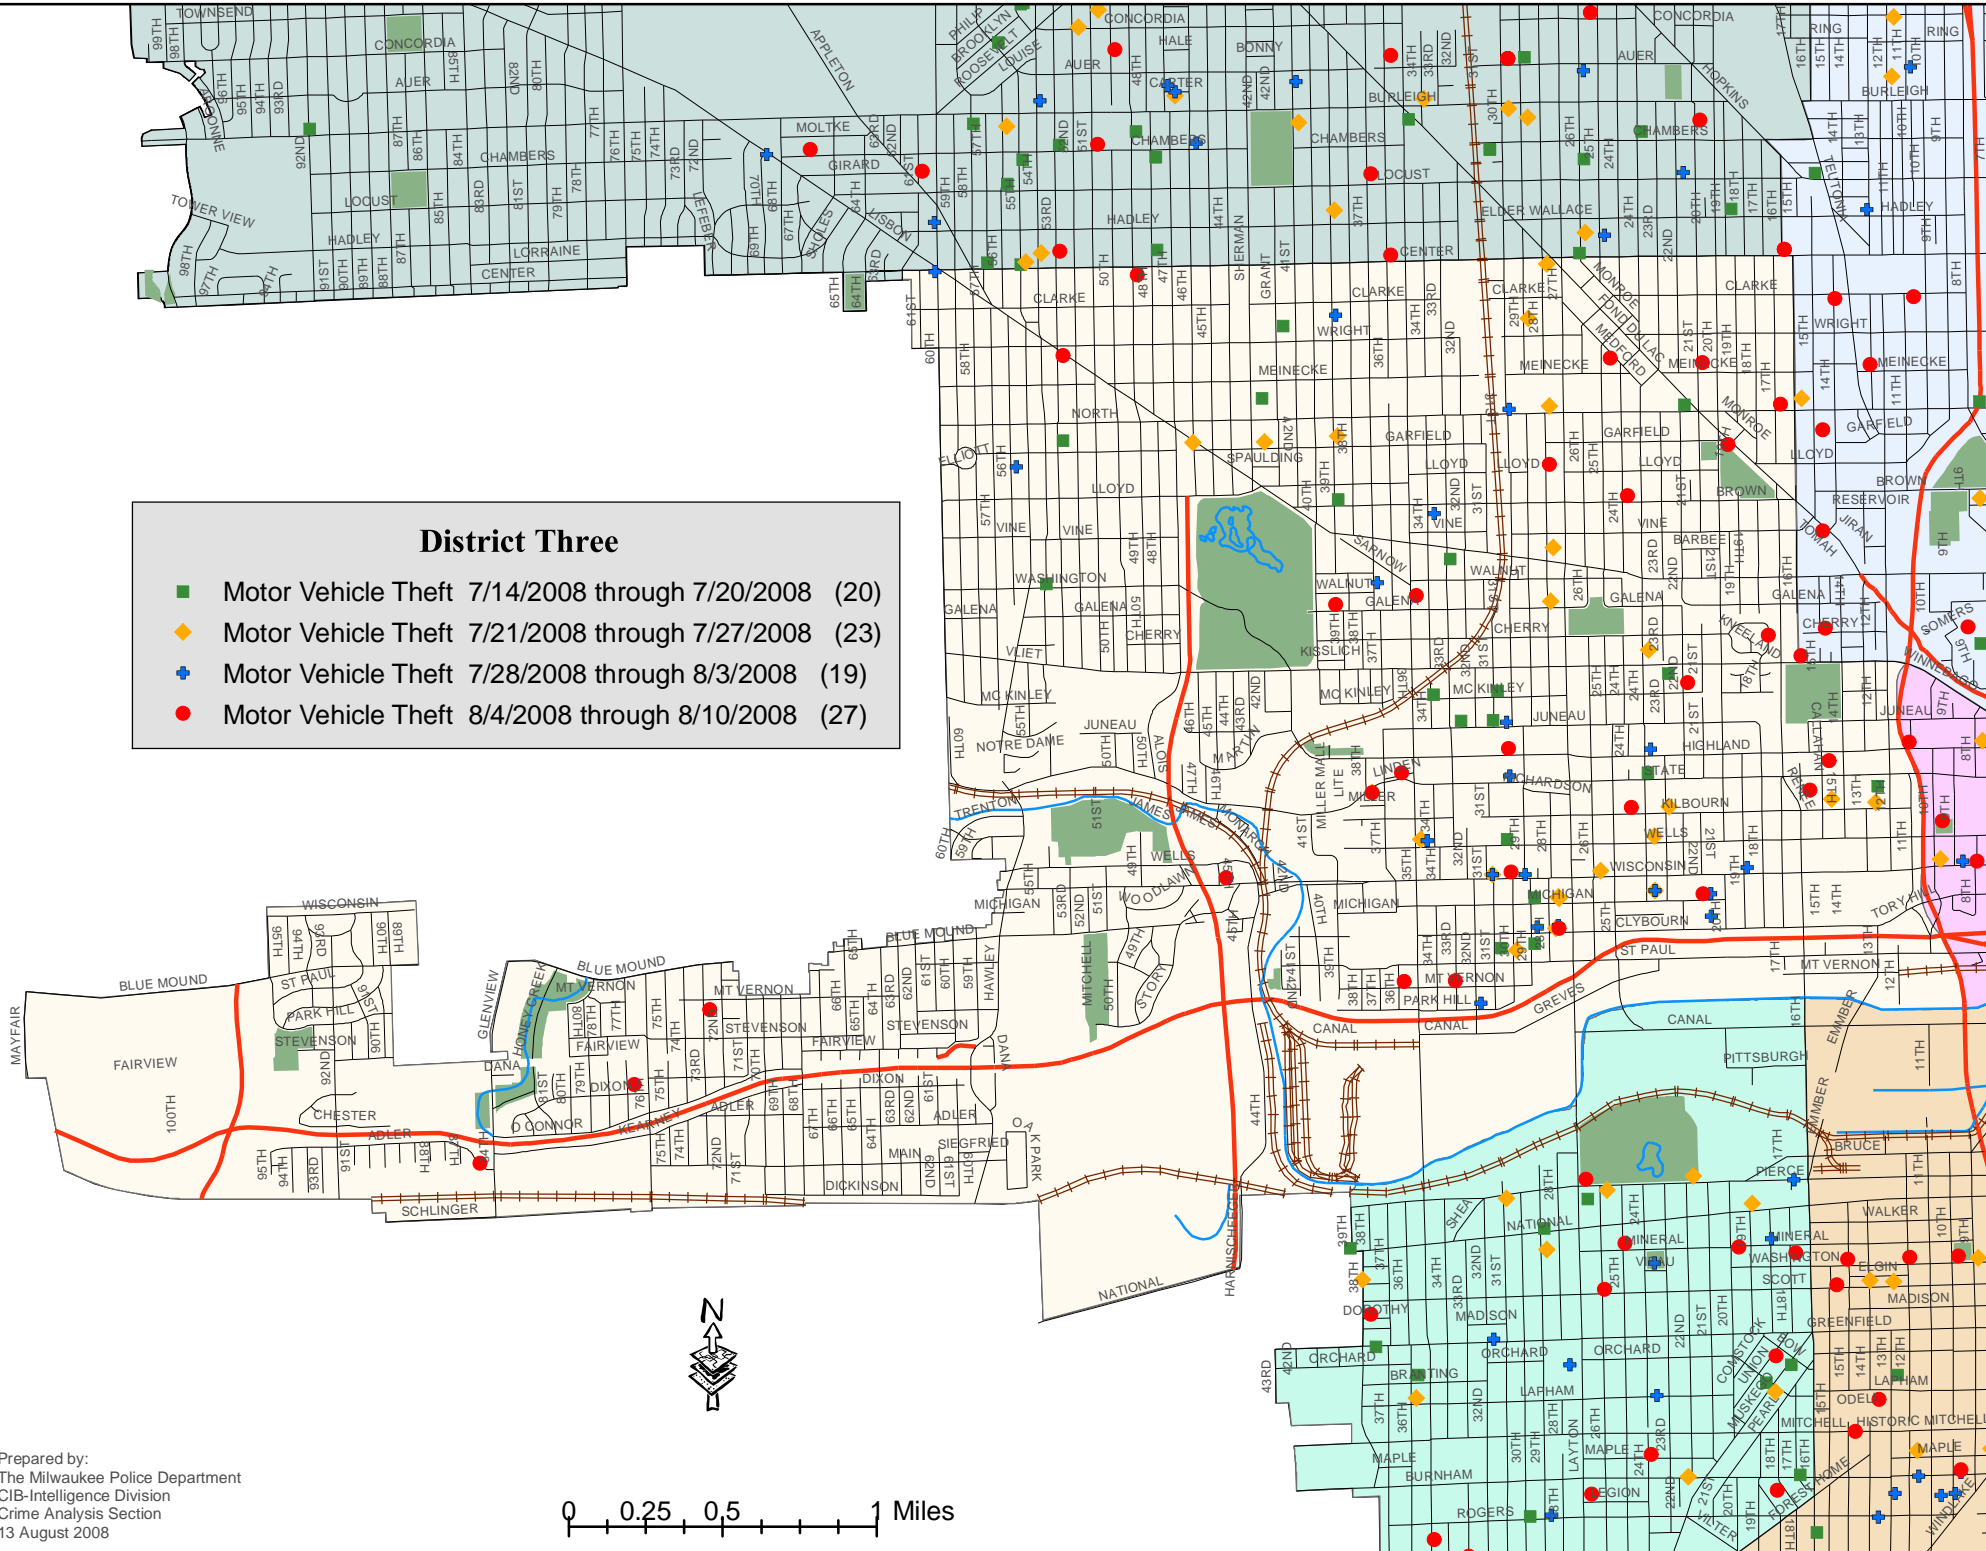

### District Three

- Motor Vehicle Theft 7/14/2008 through 7/20/2008 (20)
- ◆ Motor Vehicle Theft 7/21/2008 through 7/27/2008 (23)
- ⊕ Motor Vehicle Theft 7/28/2008 through 8/3/2008 (19)
- Motor Vehicle Theft 8/4/2008 through 8/10/2008 (27)

Prepared by:  
 The Milwaukee Police Department  
 CIB-Intelligence Division  
 Crime Analysis Section  
 13 August 2008

0 0.25 0.5 1 Miles