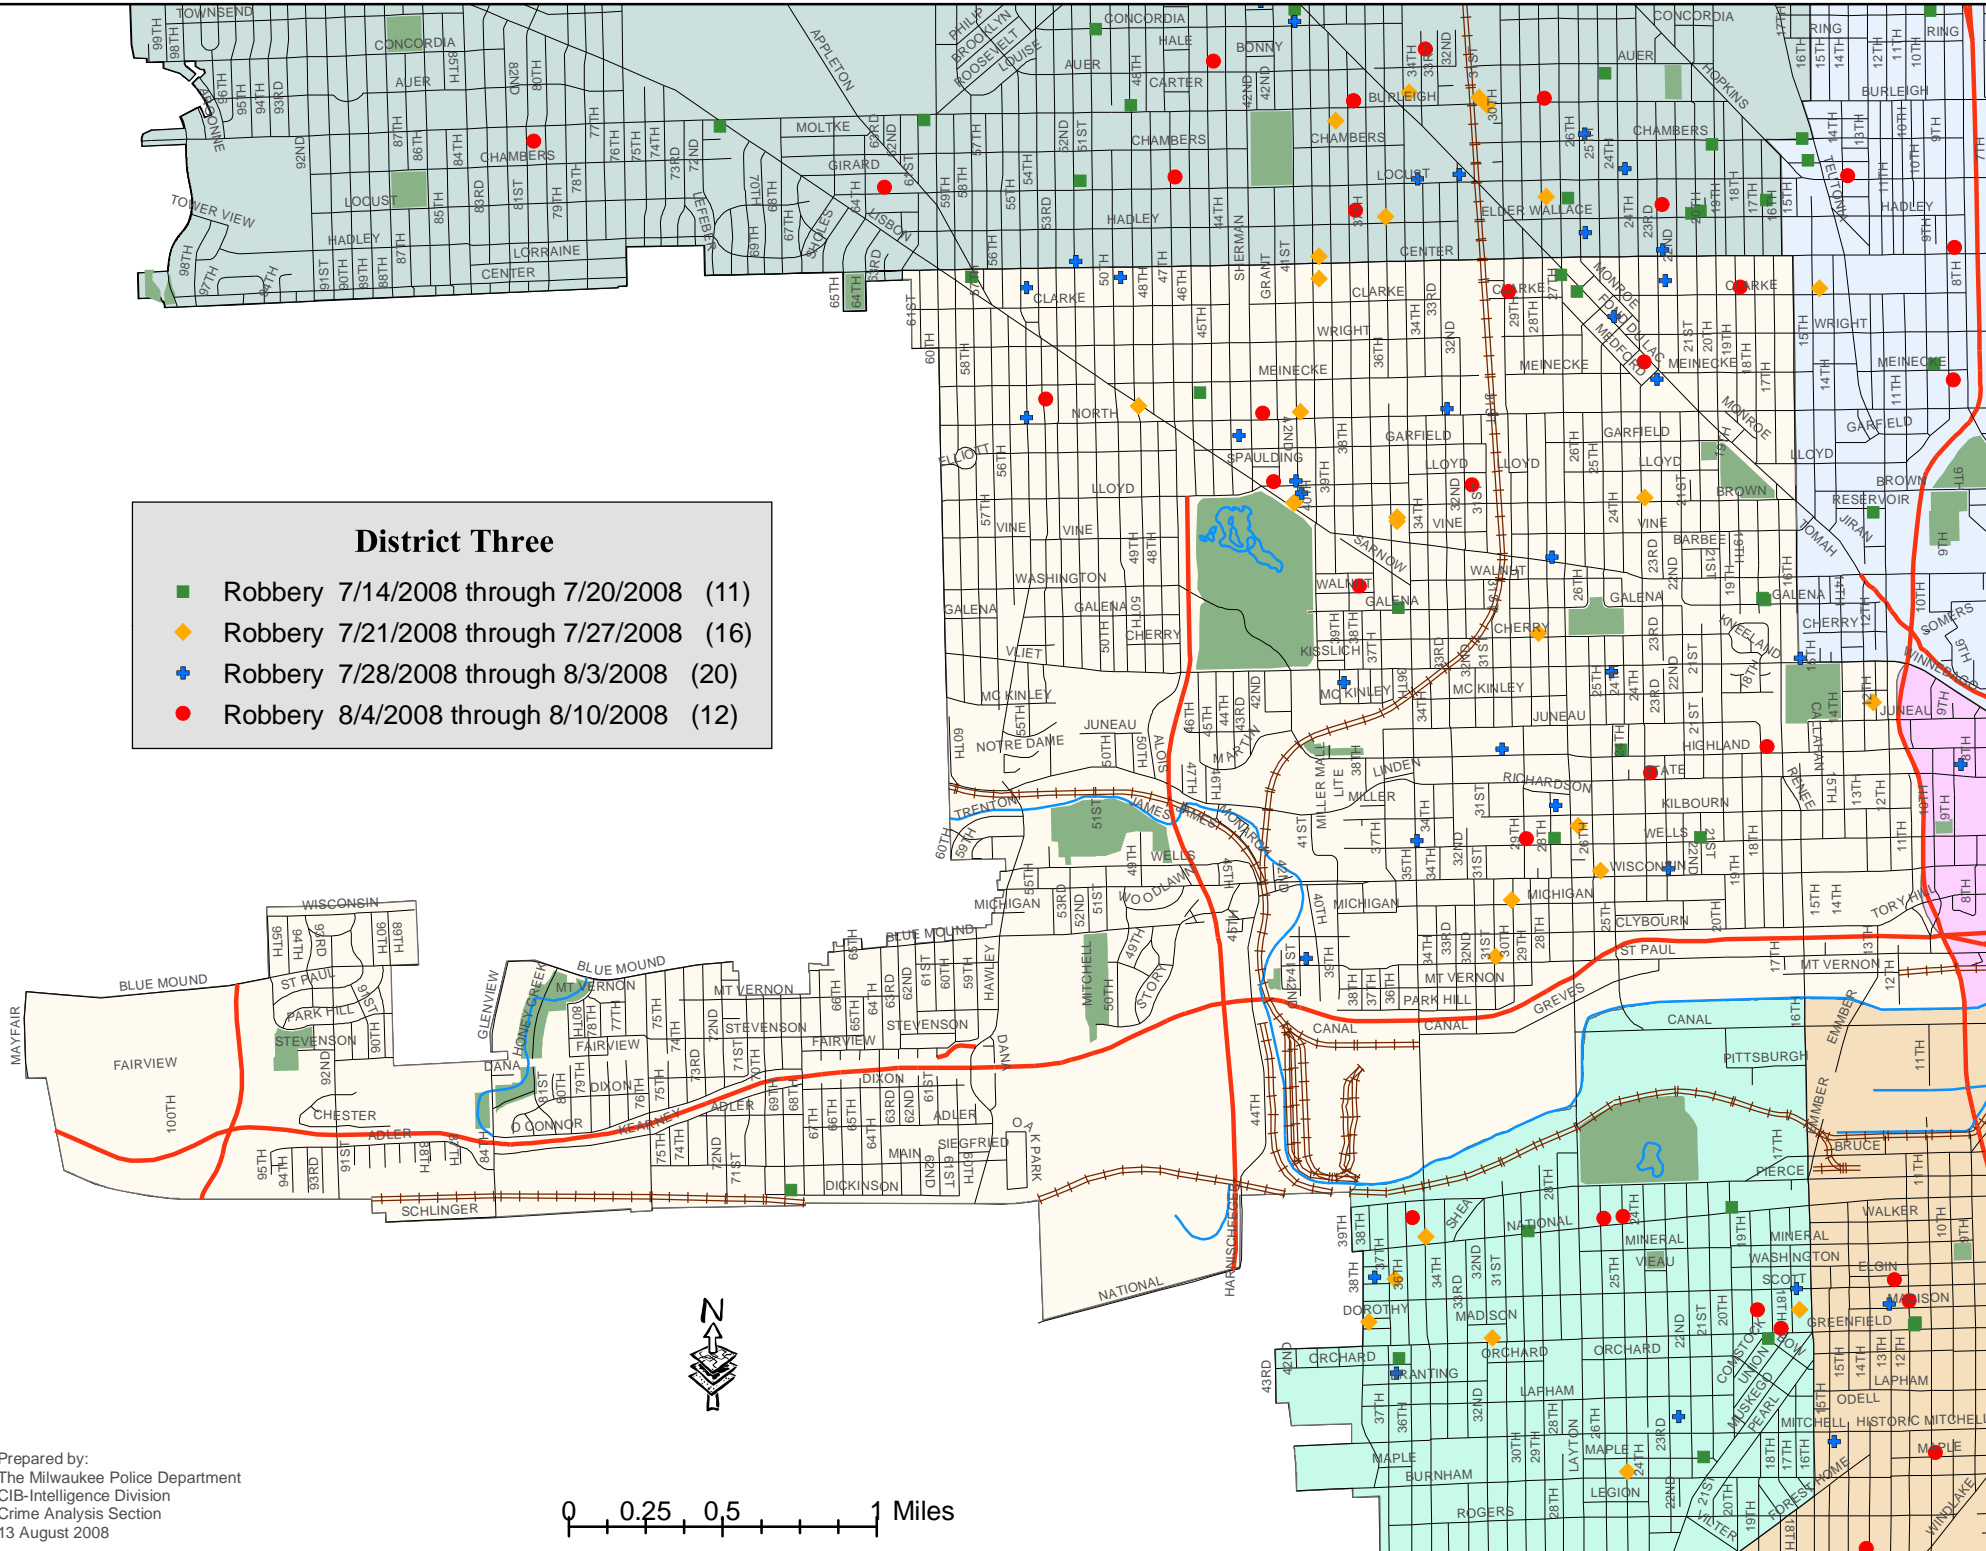

District Three

- Robbery 7/14/2008 through 7/20/2008 (11)
- ◆ Robbery 7/21/2008 through 7/27/2008 (16)
- ⊕ Robbery 7/28/2008 through 8/3/2008 (20)
- Robbery 8/4/2008 through 8/10/2008 (12)

Prepared by:
 The Milwaukee Police Department
 CIB-Intelligence Division
 Crime Analysis Section
 13 August 2008