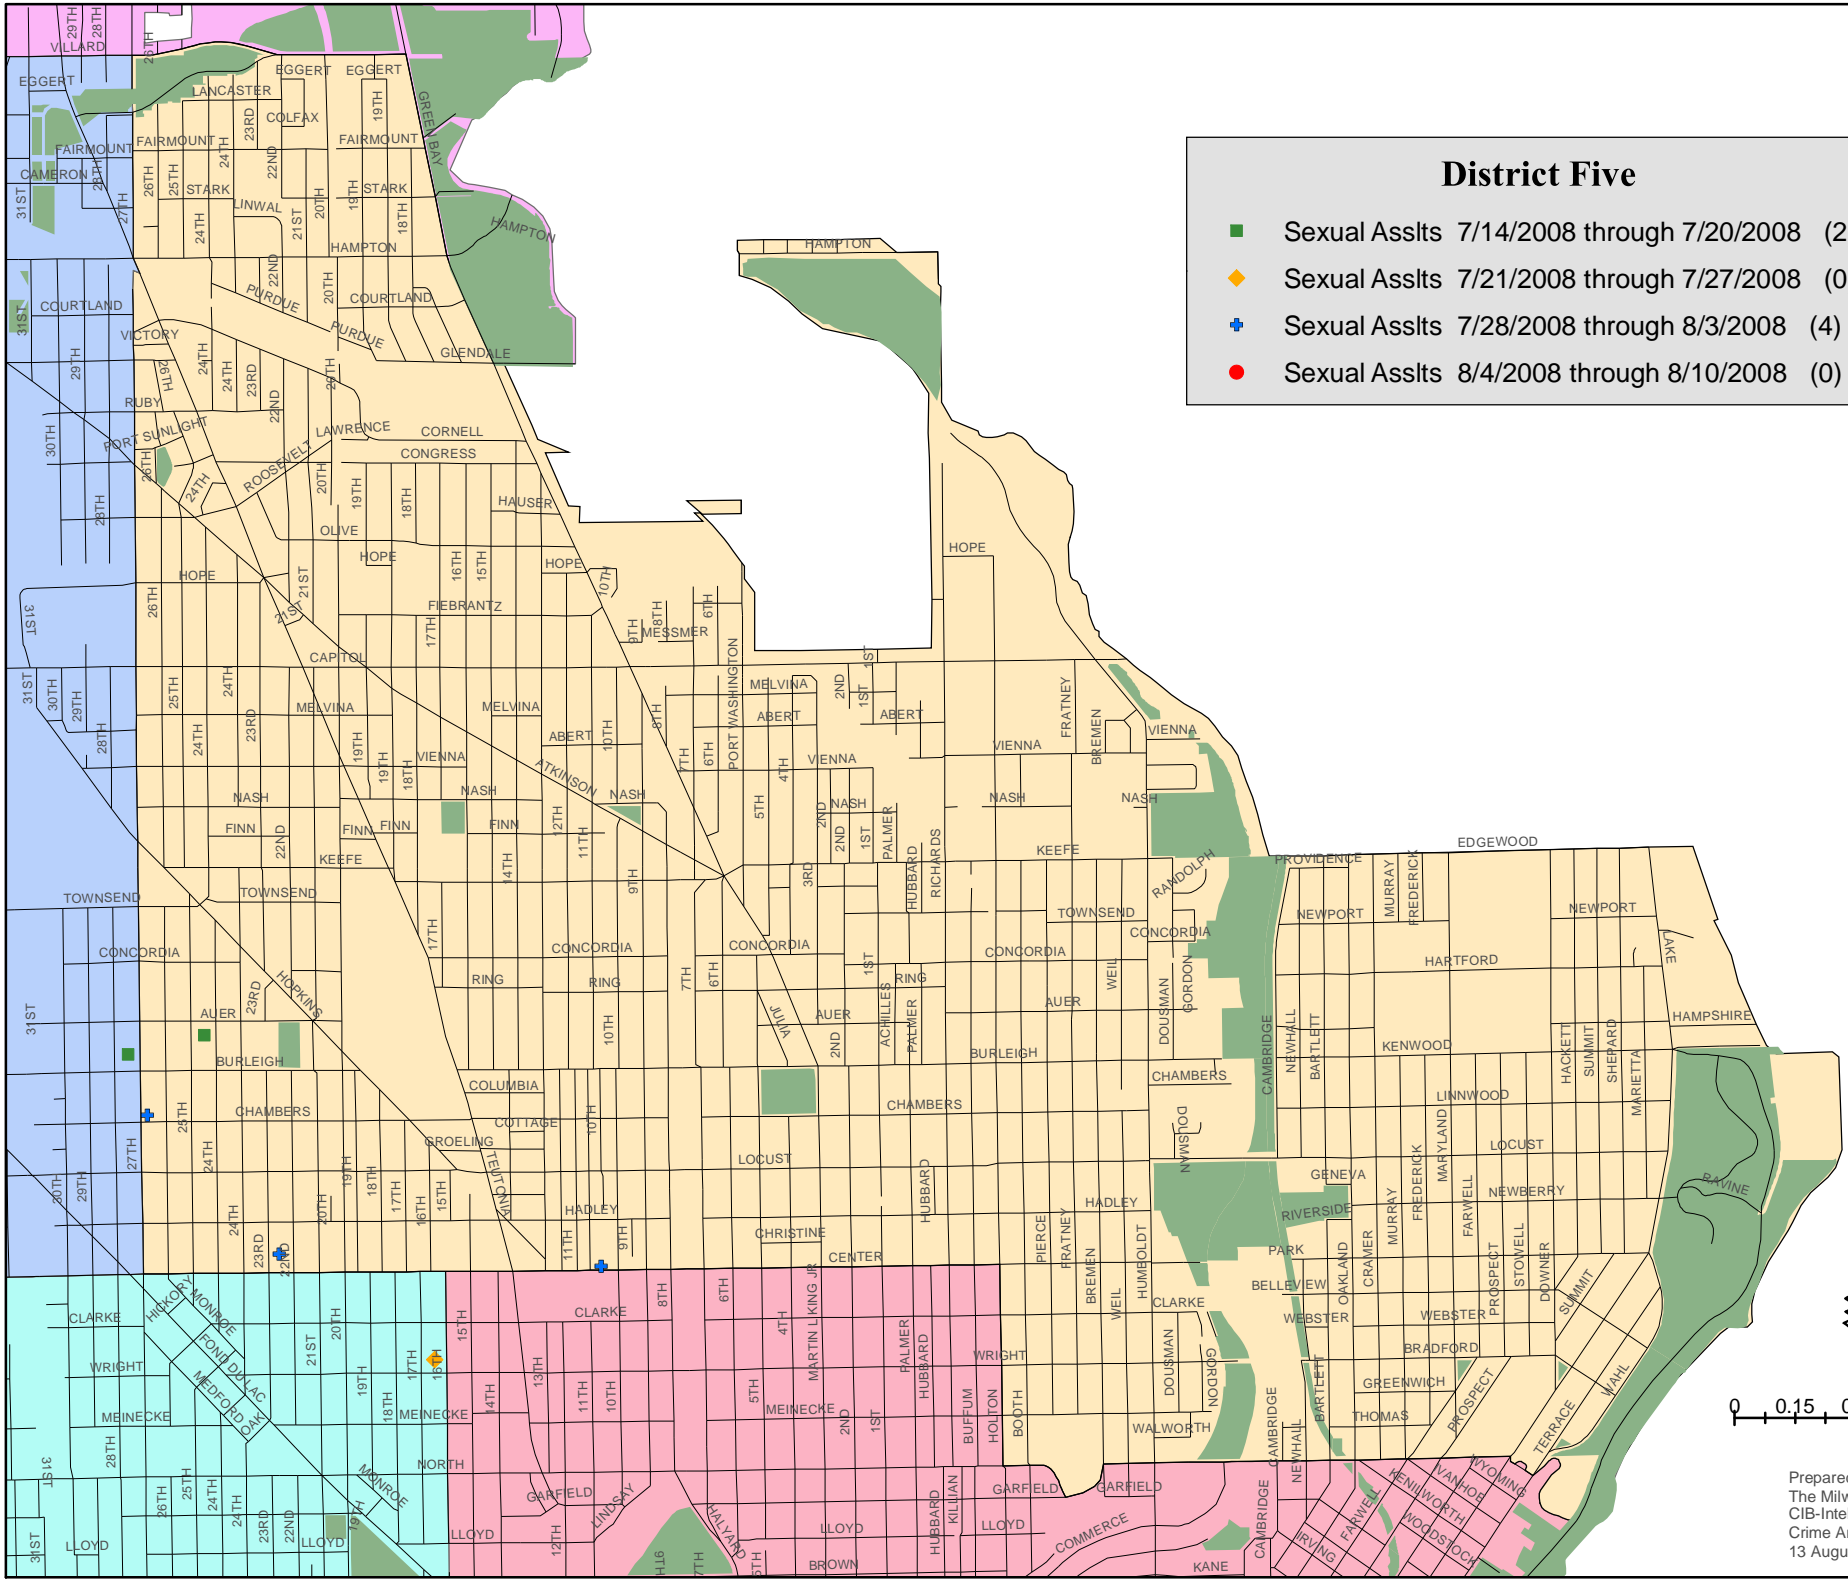

District Five

- Sexual Asslts 7/14/2008 through 7/20/2008 (2)
- ◆ Sexual Asslts 7/21/2008 through 7/27/2008 (0)
- ⊕ Sexual Asslts 7/28/2008 through 8/3/2008 (4)
- Sexual Asslts 8/4/2008 through 8/10/2008 (0)

0 0.15 0.3 0.6 Miles

Prepared by:
 The Milwaukee Police Department
 CIB-Intelligence Division
 Crime Analysis Section
 13 August 2008